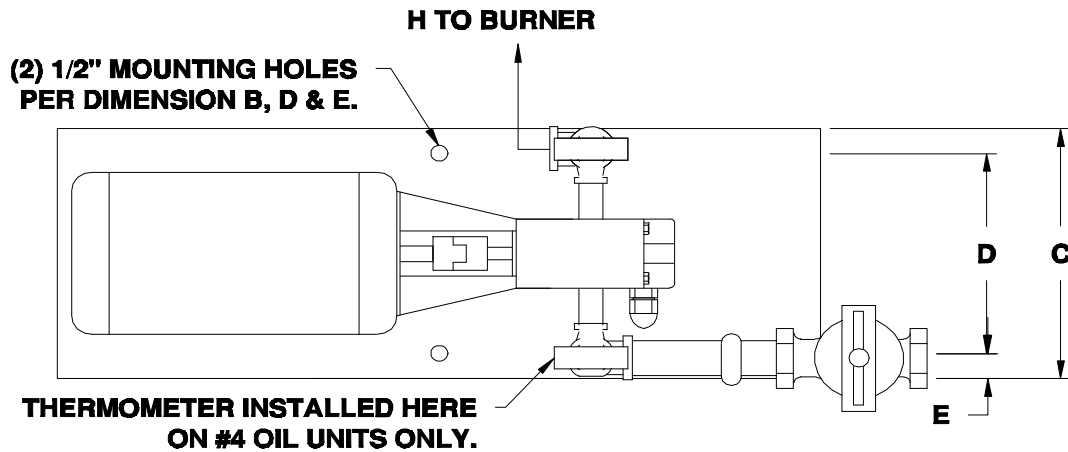

**FUEL-PAC PACKAGE "A" (SIMPLEX)
 2S & 4S SERIES DIMENSIONS**

MODEL NUMBER	DIMENSIONS - IN INCHES							
	A	B	C	D	E	F	G	H
2S18-1/3M, 2S35-1/3M	24	12	10	8	1	24	1/2	1/2
2S70-1/3M, 2S10-1/3M, 2S10-1/2M	24	12	10	8	1	24	3/4	1/2
2S14-1/3M, 2S14-1/2M, 2S14-3/4M	24	12	10	8	1	24	1	3/4
4S18-1/3M, 4S35-1/3M	24	12	10	8	1	24	1/2	1/2
4S70-1/3M, 4S70-1/2M, 4S10-1/2M, 4S10-3/4M	24	12	10	8	1	24	3/4	1/2
4S14-1/2M, 4S14-3/4M, 4S14-1M	24	12	10	8	1	24	1	3/4