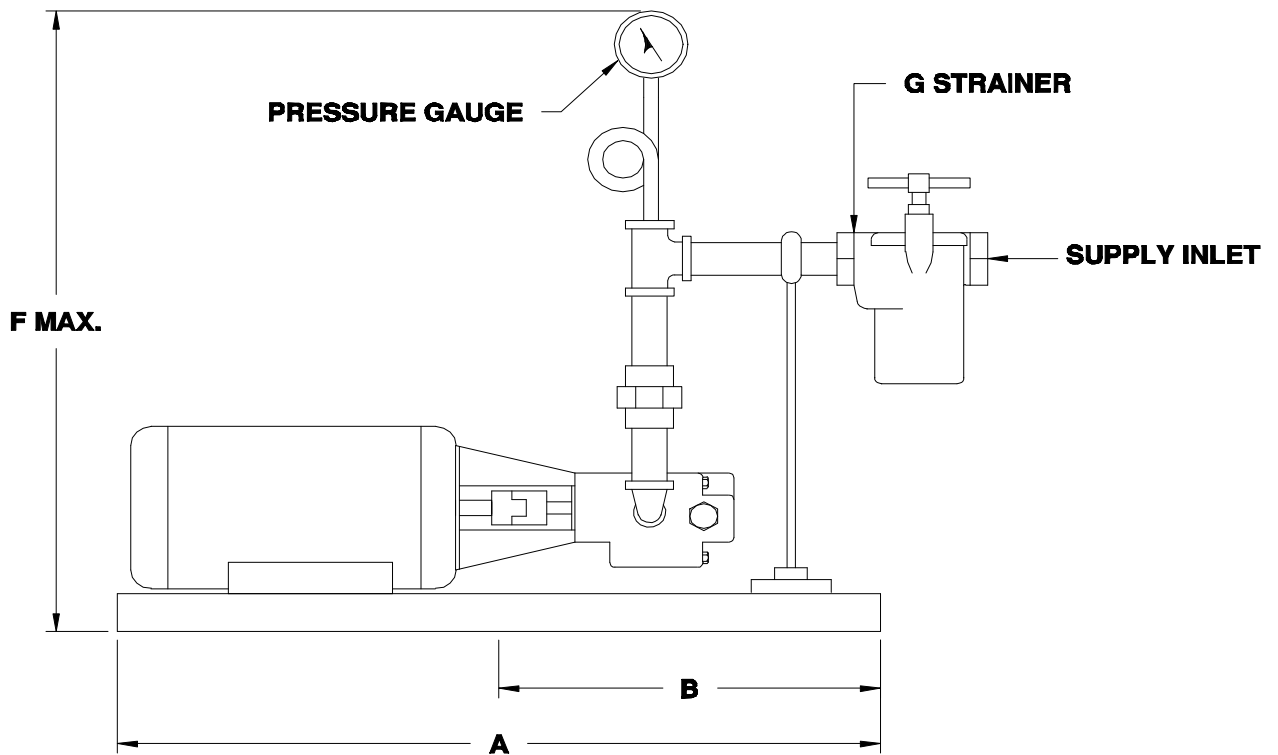

**FUEL-PAC PACKAGE "A" (SIMPLEX)
 2S & 4S SERIES DIMENSIONS**

MODEL NUMBER	DIMENSIONS - IN INCHES							
	A	B	C	D	E	F	G	H
2S18-1/3M, 2S35-1/3M	24	12	10	8	1	24	1/2	1/2
2S70-1/3M, 2S10-1/3M, 2S10-1/2M	24	12	10	8	1	24	3/4	1/2
2S14-1/3M, 2S14-1/2M, 2S14-3/4M	24	12	10	8	1	24	1	3/4
4S18-1/3M, 4S35-1/3M	24	12	10	8	1	24	1/2	1/2
4S70-1/3M, 4S70-1/2M, 4S10-1/2M, 4S10-3/4M	24	12	10	8	1	24	3/4	1/2
4S14-1/2M, 4S14-3/4M, 4S14-1M	24	12	10	8	1	24	1	3/4