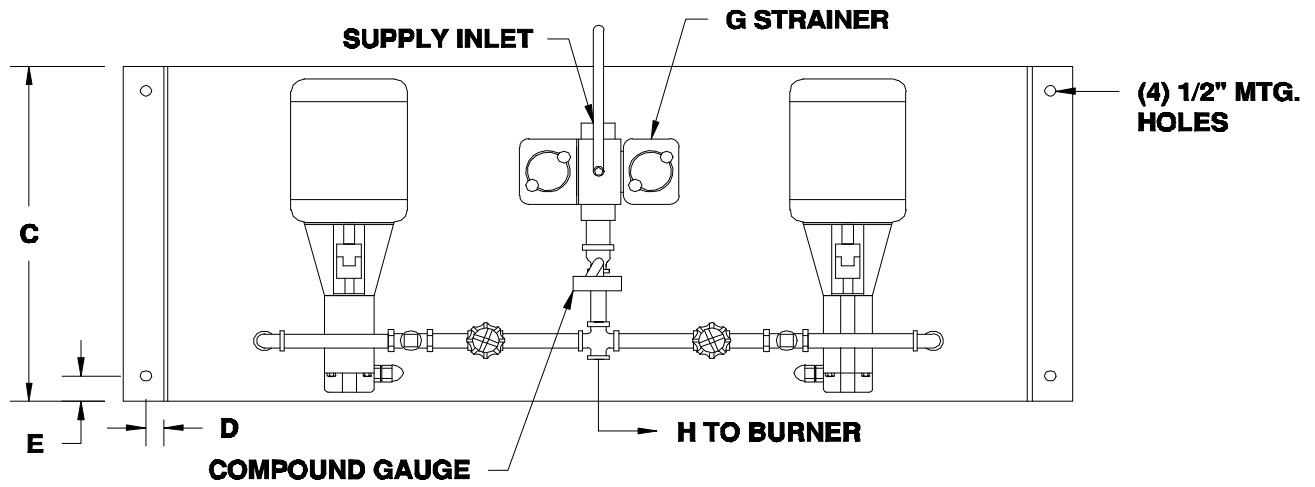

**FUEL-PAC PACKAGE "B" (DUPLEX)
 2S & 4S SERIES DIMENSIONS**

MODEL NUMBER	DIMENSIONS - IN INCHES								
	A	B	C	D	E	F	G	H	J
2S18-1/3M, 2S35-1/3M	36	2.5	16	1.25	1.5	30	1	1/2	1/2
2S70-1/3M, 2S10-1/3M, 2S10-1/2M	36	2.5	16	1.25	1.5	30	1	3/4	1/2
2S14-1/3M, 2S14-1/2M, 2S14-3/4M	36	2.5	16	1.25	1.5	30	1	1	3/4
4S18-1/3M, 4S35-1/3M	36	2.5	16	1.25	1.5	30	1	1/2	1/2
4S70-1/3M, 4S70-1/2M, 4S10-1/2M, 4S10-3/4M	36	2.5	16	1.25	1.5	30	1	3/4	1/2
4S14-1/2M, 4S14-3/4M, 4S14-1M	36	2.5	16	1.25	1.5	30	1	1	3/4