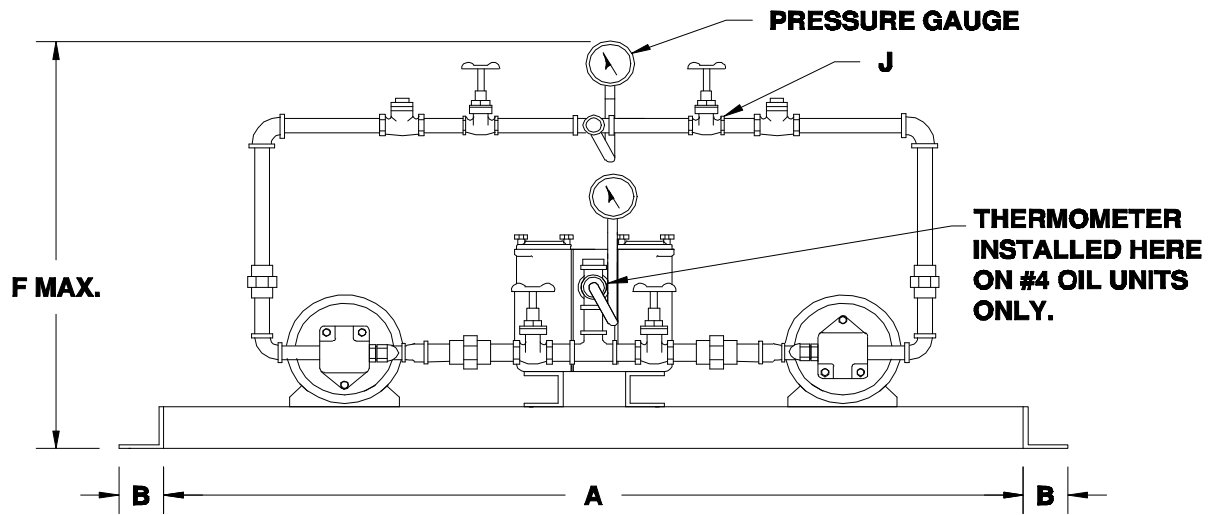

**FUEL-PAC PACKAGE "B" (DUPLEX)
 2S & 4S SERIES DIMENSIONS**

MODEL NUMBER	DIMENSIONS - IN INCHES								
	A	B	C	D	E	F	G	H	J
2S18-1/3M, 2S35-1/3M	36	2.5	16	1.25	1.5	30	1	1/2	1/2
2S70-1/3M, 2S10-1/3M, 2S10-1/2M	36	2.5	16	1.25	1.5	30	1	3/4	1/2
2S14-1/3M, 2S14-1/2M, 2S14-3/4M	36	2.5	16	1.25	1.5	30	1	1	3/4
4S18-1/3M, 4S35-1/3M	36	2.5	16	1.25	1.5	30	1	1/2	1/2
4S70-1/3M, 4S70-1/2M, 4S10-1/2M, 4S10-3/4M	36	2.5	16	1.25	1.5	30	1	3/4	1/2
4S14-1/2M, 4S14-3/4M, 4S14-1M	36	2.5	16	1.25	1.5	30	1	1	3/4